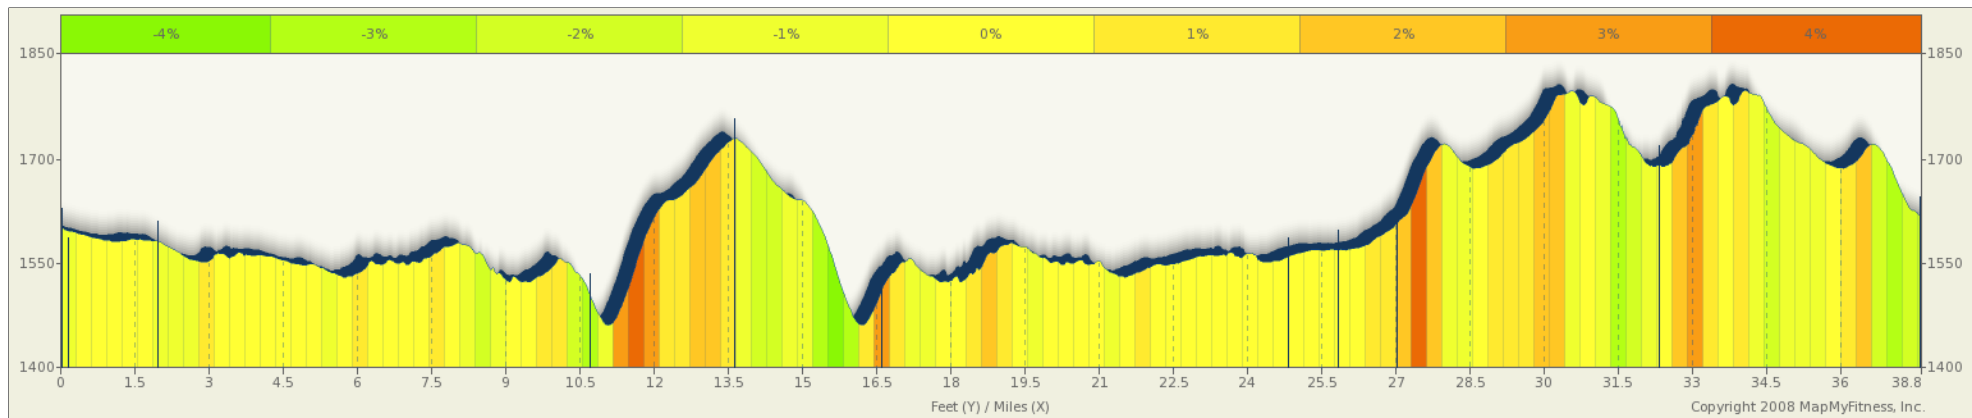

Mesquite Mini- Madness

Starts In Mesquite, Nevada

38.60 miles

Description
Mesquite Min- Madness