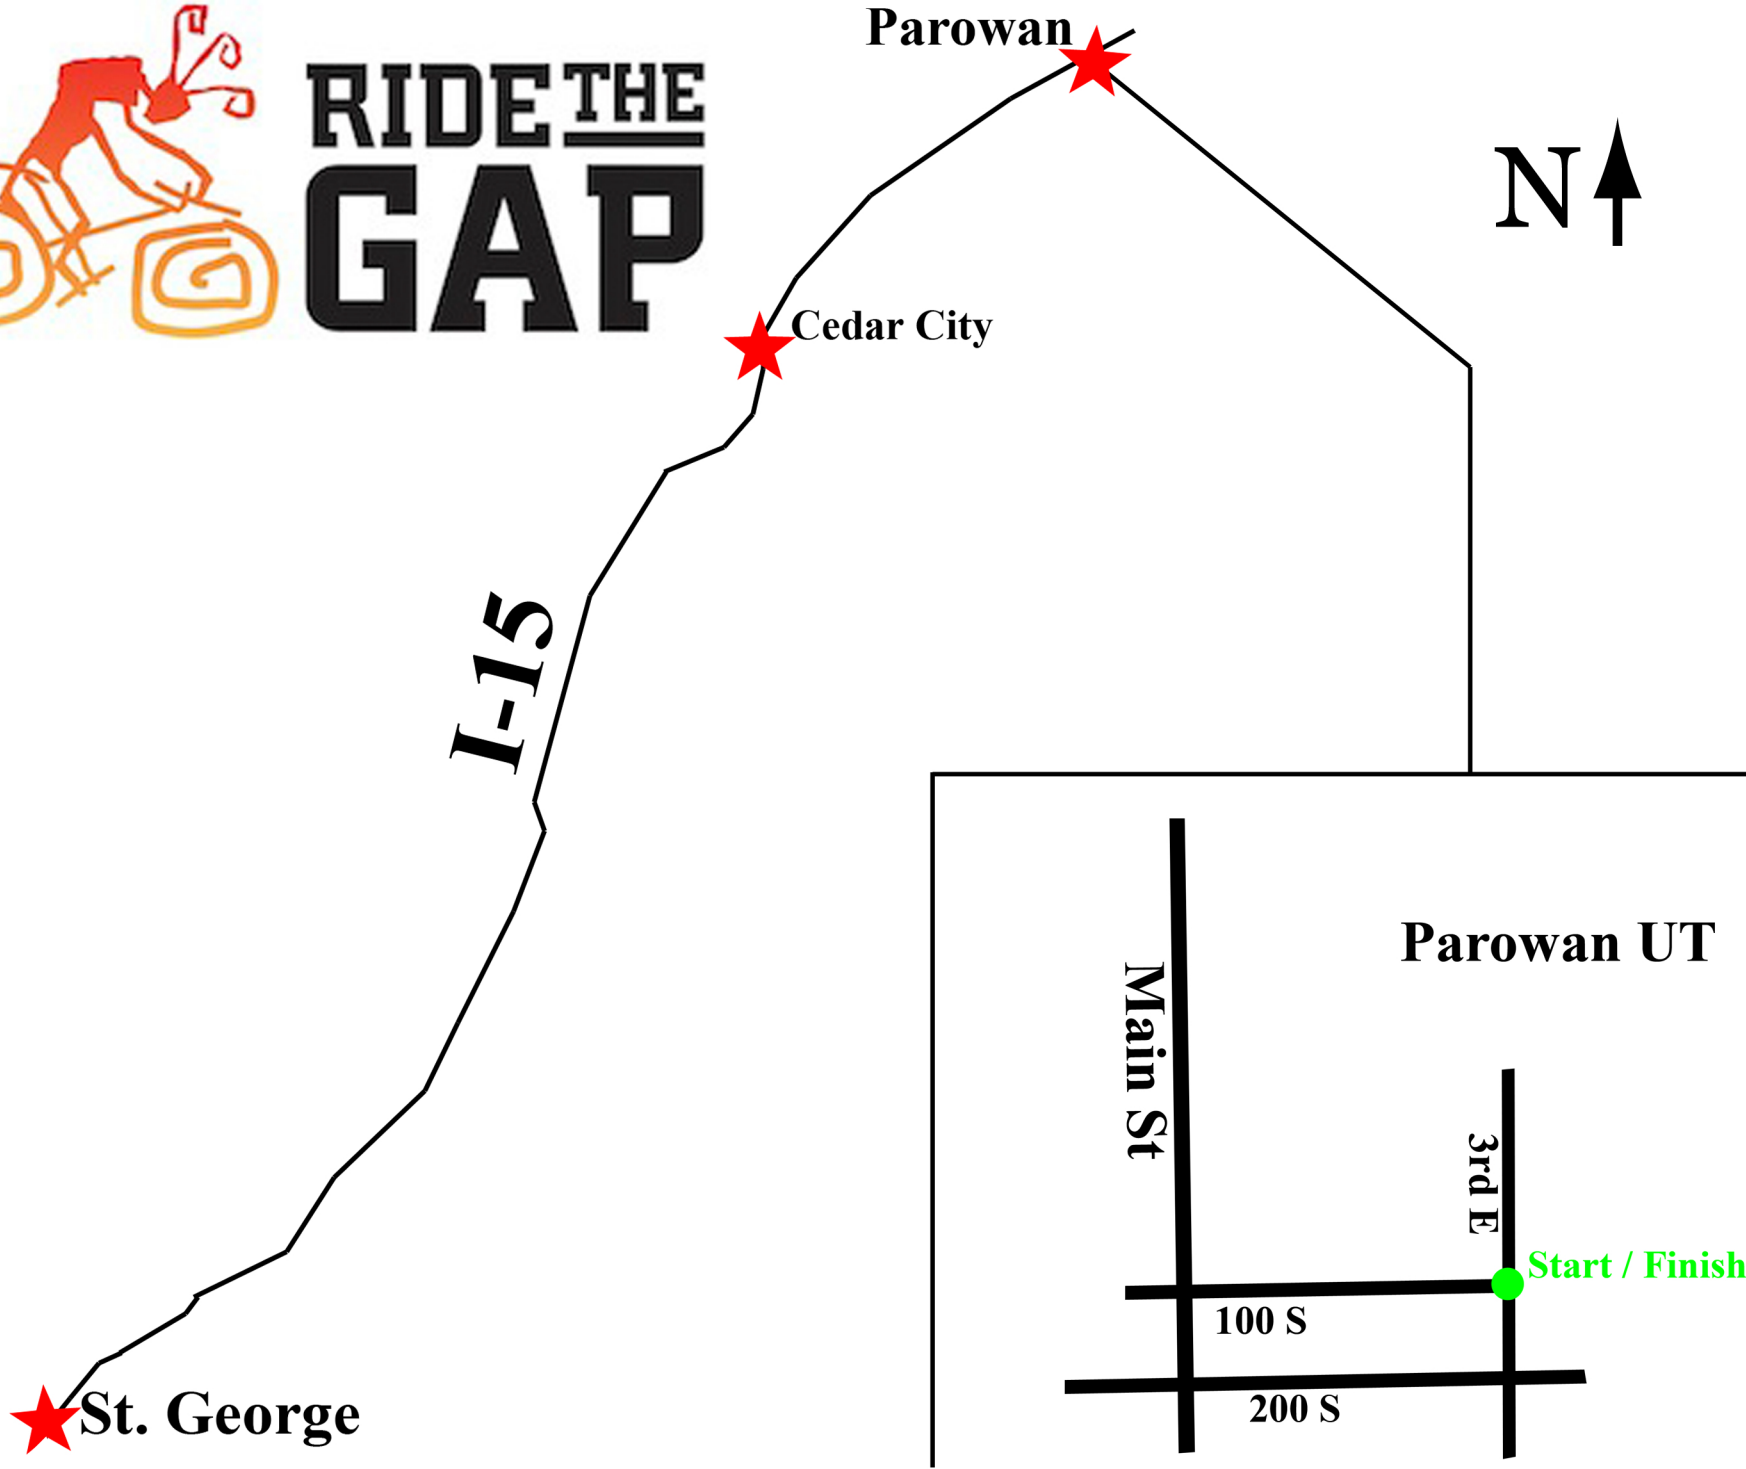

RIDE THE GAP

Parowan

Cedar City

I-15

St. George

Parowan UT

Main St

3rd E

Start / Finish

100 S

200 S