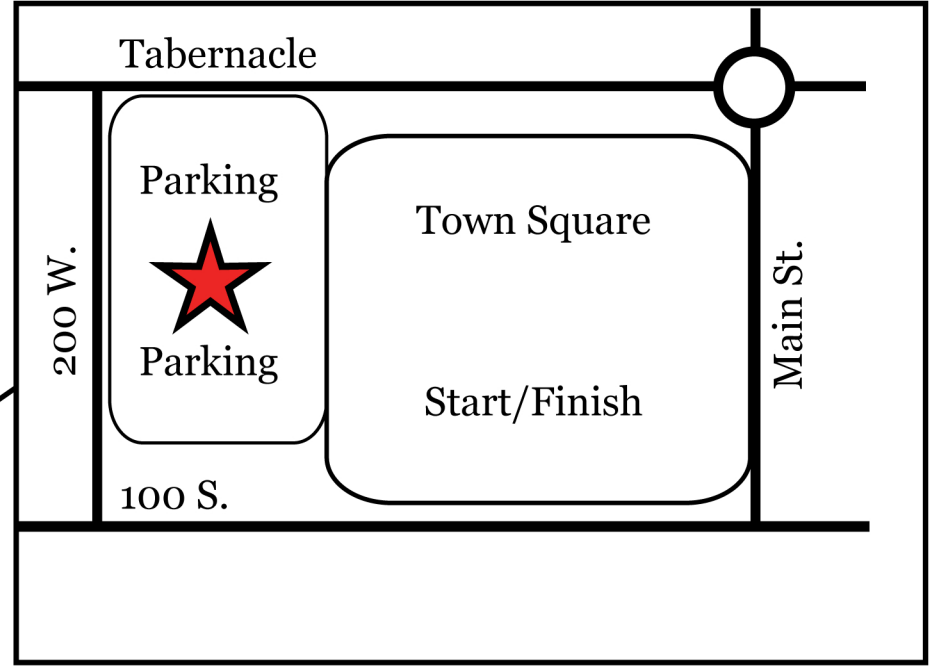

SPOKES
For Hope

Red Rock Bicycle Co.

St. George Blvd

Start/Finish

Exit 8

100 S.

Bluff St.

I-15

Exit 6