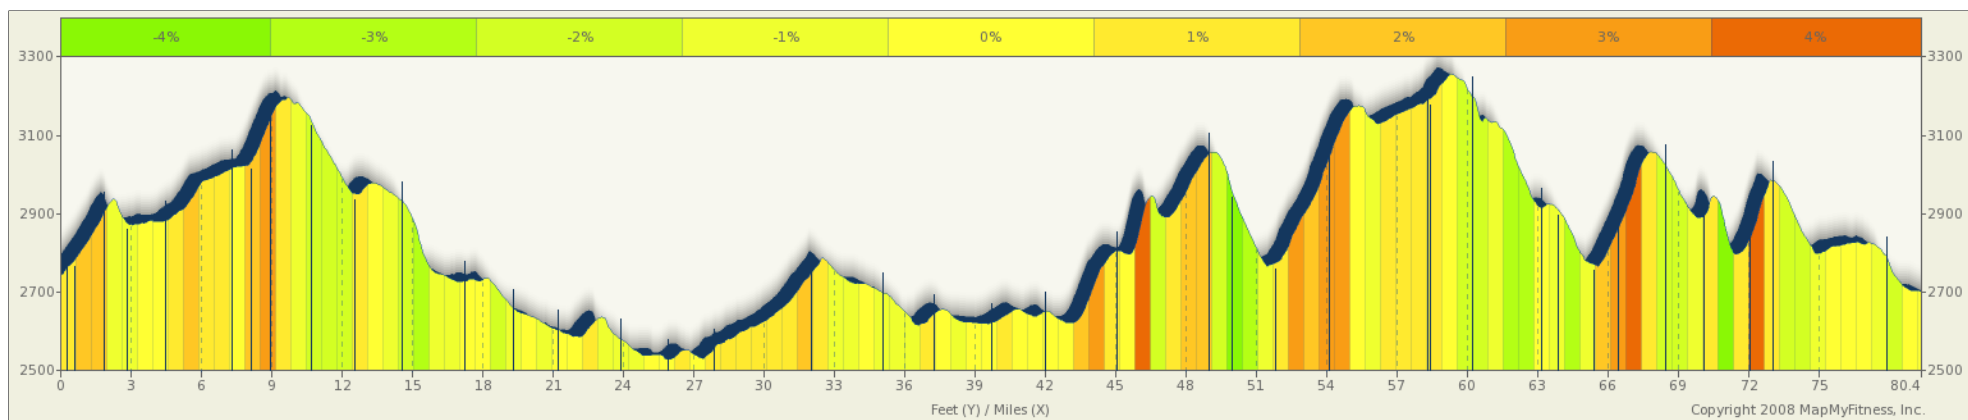

# Metric Spring Tour 2012

Starts In St George, Utah

## 80.09 miles

Description  
Spring metri