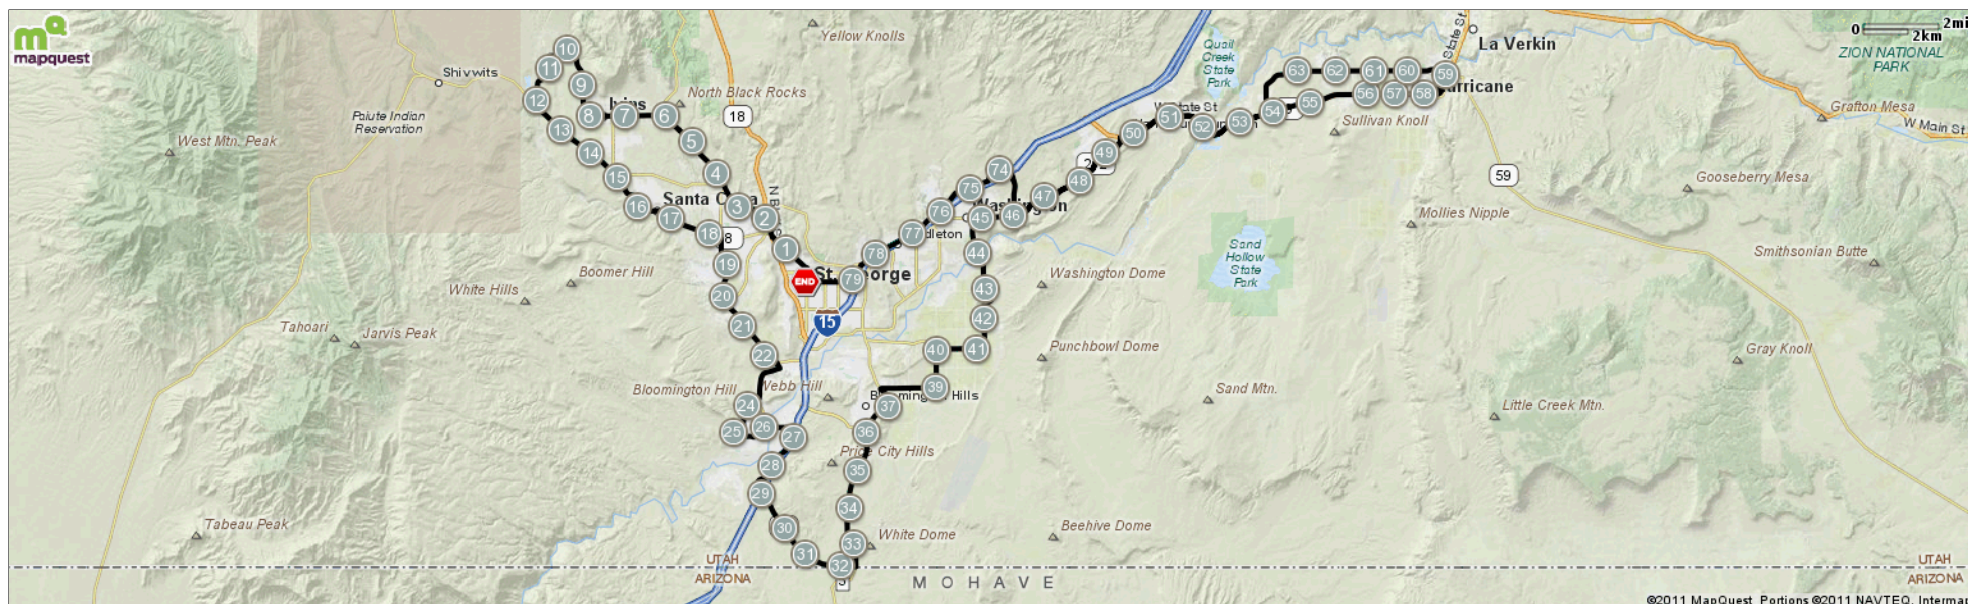

# Metric Spring Tour 2012

Starts In St George, Utah

## 80.09 miles

Description  
Spring metri